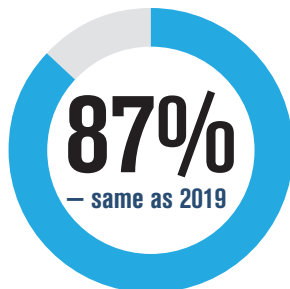

# It's a 3-Pete!

A great place to work is built by champions like you.

When I look at what we accomplish, I feel a sense of pride.

This is a physically safe place to work.

I feel good about the ways we contribute to the community.

**77%** of team members say SpiriTrust Lutheran is a **great place to work.**

People here are given a lot of responsibility.

I feel I make a difference here.

My work has special meaning; this is not "just a job."