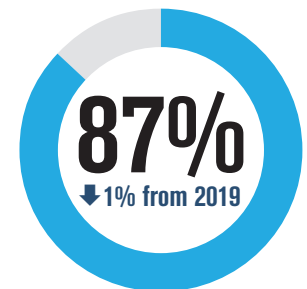

# It's a 3-Pete!

A great place to work is built by champions like you.

When I look at what we accomplish, I feel a sense of pride.

This is a physically safe place to work.

I feel good about the ways we contribute to the community.

**77%** of team members say SpiriTrust Lutheran is a **great place to work.**

People here are given a lot of responsibility.

I feel I make a difference here.

My work has special meaning; this is not "just a job."