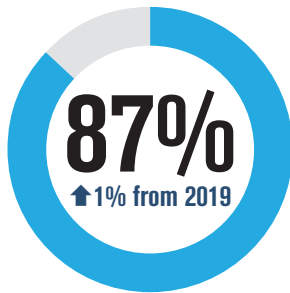

# It's a 3-Pete!

A great place to work is built by champions like you.

When I look at what we accomplish, I feel a sense of pride.

This is a physically safe place to work.

I feel good about the ways we contribute to the community.

**77%** of team members say SpiriTrust Lutheran is a **great place to work.**

People here are given a lot of responsibility.

I feel I make a difference here.

My work has special meaning; this is not "just a job."