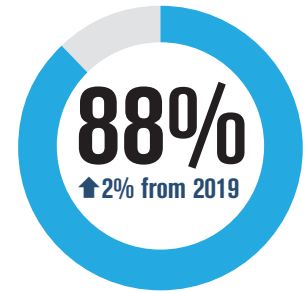

# It's a 3-Pete!

A great place to work is built by champions like you.

When I look at what we accomplish, I feel a sense of pride.

This is a physically safe place to work.

I feel good about the ways we contribute to the community.

**77%** of team members say SpiriTrust Lutheran is a **great place to work.**

People here are given a lot of responsibility.

I feel I make a difference here.

My work has special meaning; this is not "just a job."