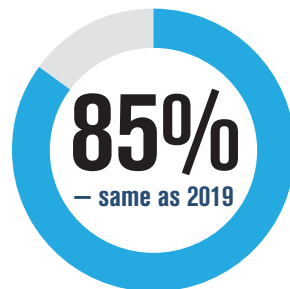

# It's a 3-Pete!

A great place to work is built by champions like you.

When I look at what we accomplish, I feel a sense of pride.

This is a physically safe place to work.

I feel good about the ways we contribute to the community.

**77%** of team members say SpiriTrust Lutheran is a **great place to work.**

People here are given a lot of responsibility.

I feel I make a difference here.

My work has special meaning; this is not "just a job."