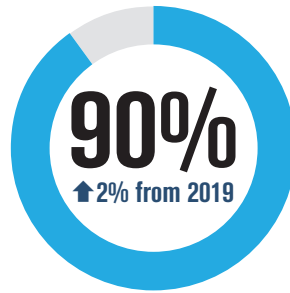

# It's a 3-Pete!

A great place to work is built by champions like you.

When I look at what we accomplish, I feel a sense of pride.

This is a physically safe place to work.

I feel good about the ways we contribute to the community.

**77%** of team members say SpiriTrust Lutheran is a **great place to work.**

People here are given a lot of responsibility.

I feel I make a difference here.

My work has special meaning; this is not "just a job."